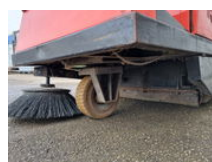

Hako jonas 950E

General features

Brand	Hako
Subcategory	Road sweeper
Color	orange
Condition	Used
Fuel	Electric

Hako jonas 950E

Accessories